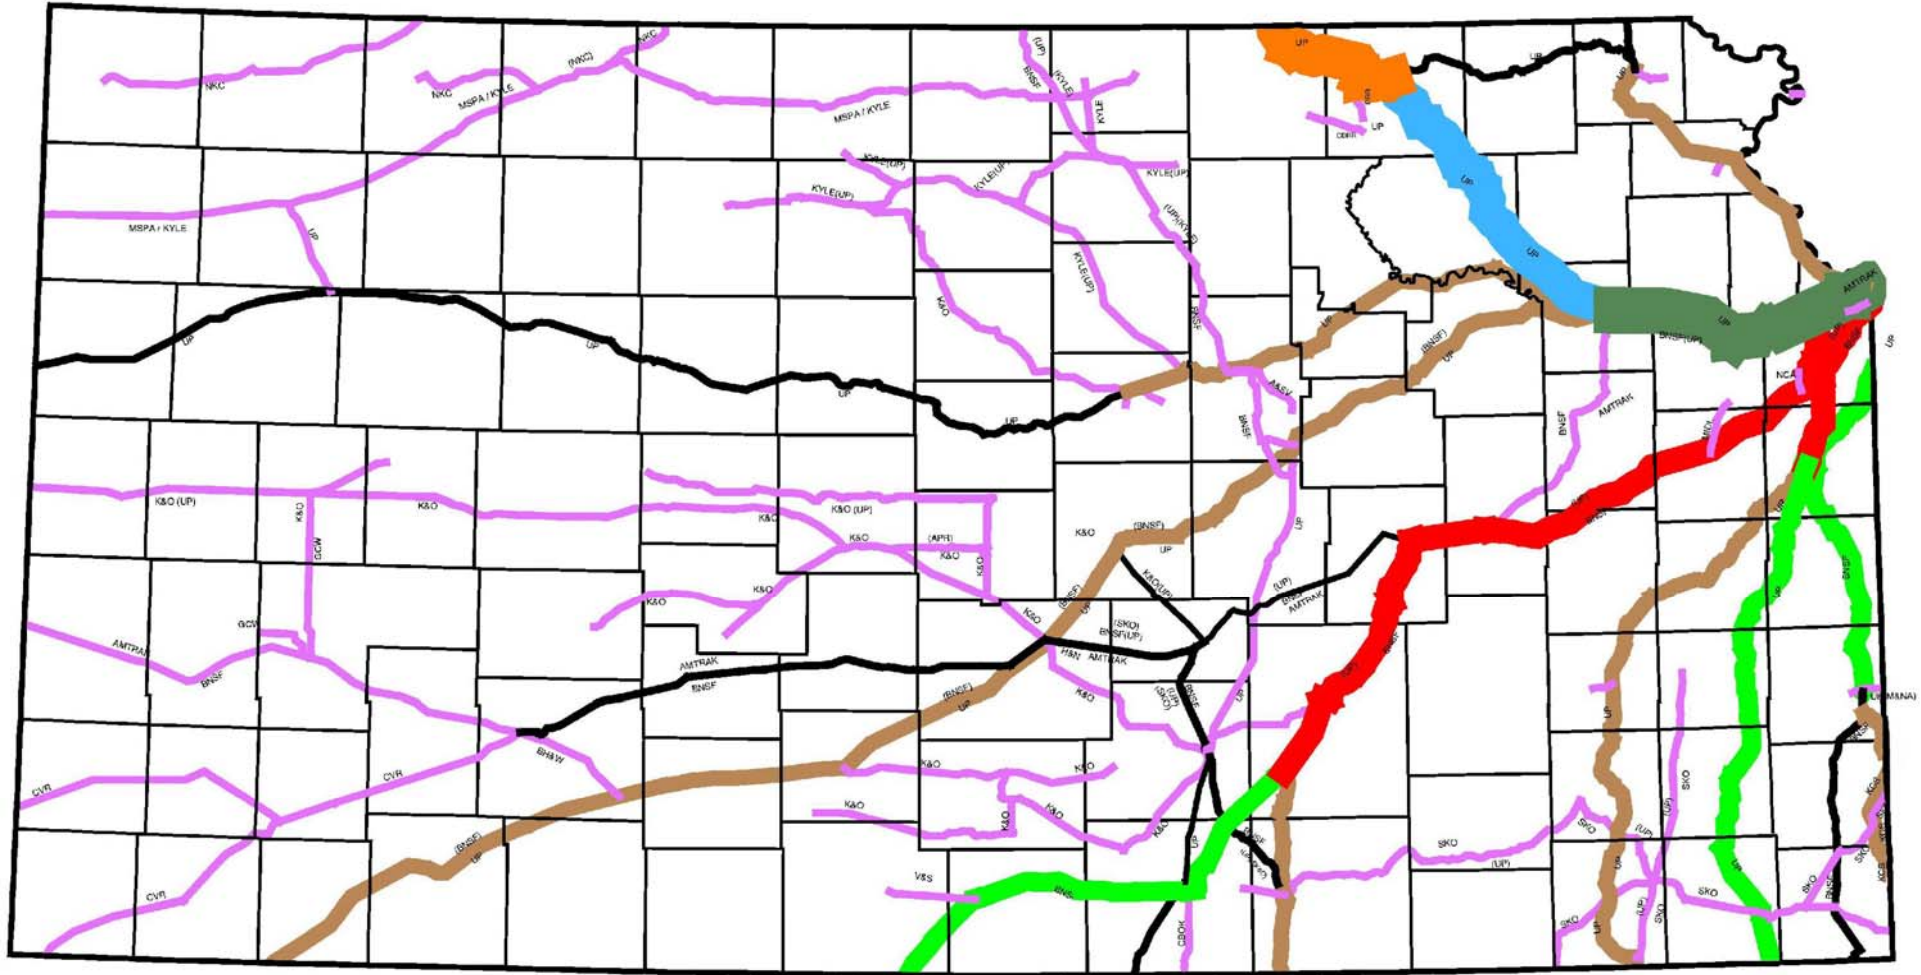

Kansas Rail Density Map 2004

Annual Gross Tons/Mile

KANSAS DEPARTMENT OF TRANSPORTATION
BUREAU OF RAIL AFFAIRS
AND
BUREAU OF TRANSPORTATION PLANNING
 RRDENSTY05.DGN REVISED 10/11/05
KDOT makes no warranties, guarantees, or representations for accuracy of this information and assumes no liability for errors or omissions.